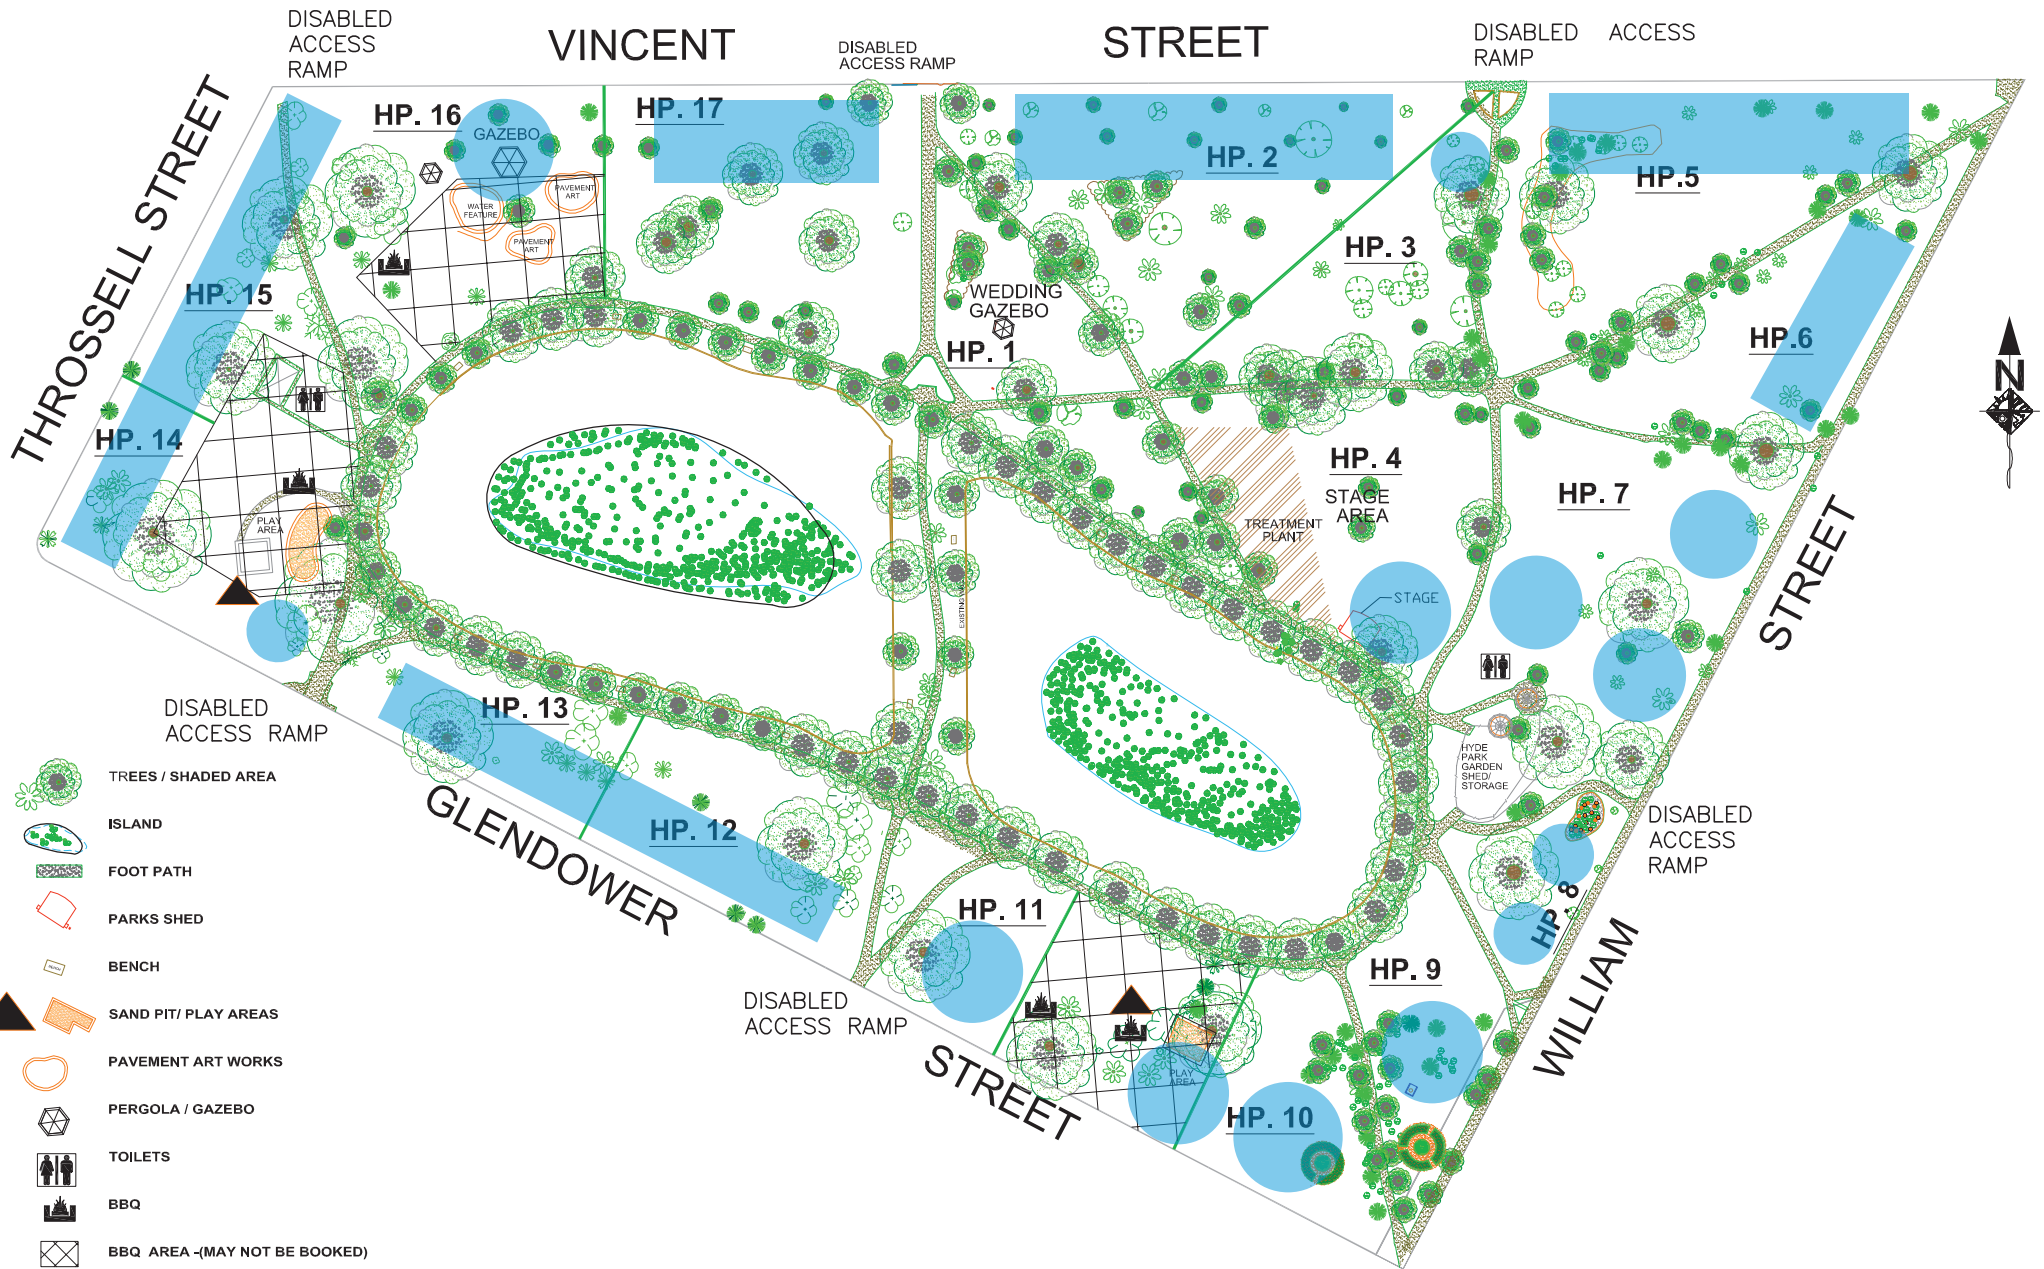

Due to not being able to have vehicle access to Hyde Park the areas highlighted in blue are the ONLY areas that Tumble Tots Party Hire will setup equipment in.

CITY OF VINCENT
244 VINCENT STREET LEEDERVILLE, 6007
TECHNICAL SERVICES

HYDE PARK
SITE LAYOUT PLAN

SCALE:
1:250

DRAWN:
FNM

DRAWING NO:
2732-LP-01C

DATE:
JAN 2012

CHECKED:
GN

SHEET 1 OF 1, A4